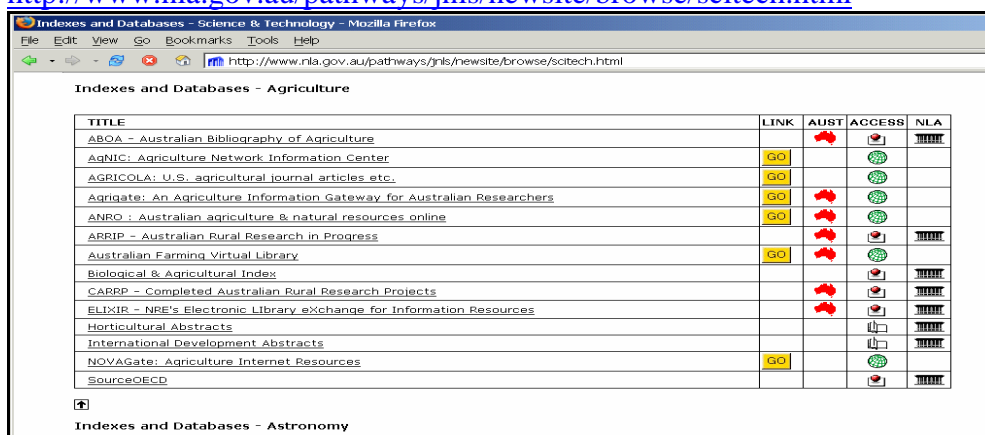

Free access to databases

<http://www.nla.gov.au/pathways/jnls/newsite/view/223.html>

Through Streamline you can access a large number of databases also on library science

<http://www.nla.gov.au/pathways/jnls/newsite/browse/scitech.html>

The yellow GO means direct access

For instance the NTIS database is searchable via the link

<http://www.ntis.gov/search/results.asp?loc=3-0-0&search>

Other databases can be reached directly, for instance