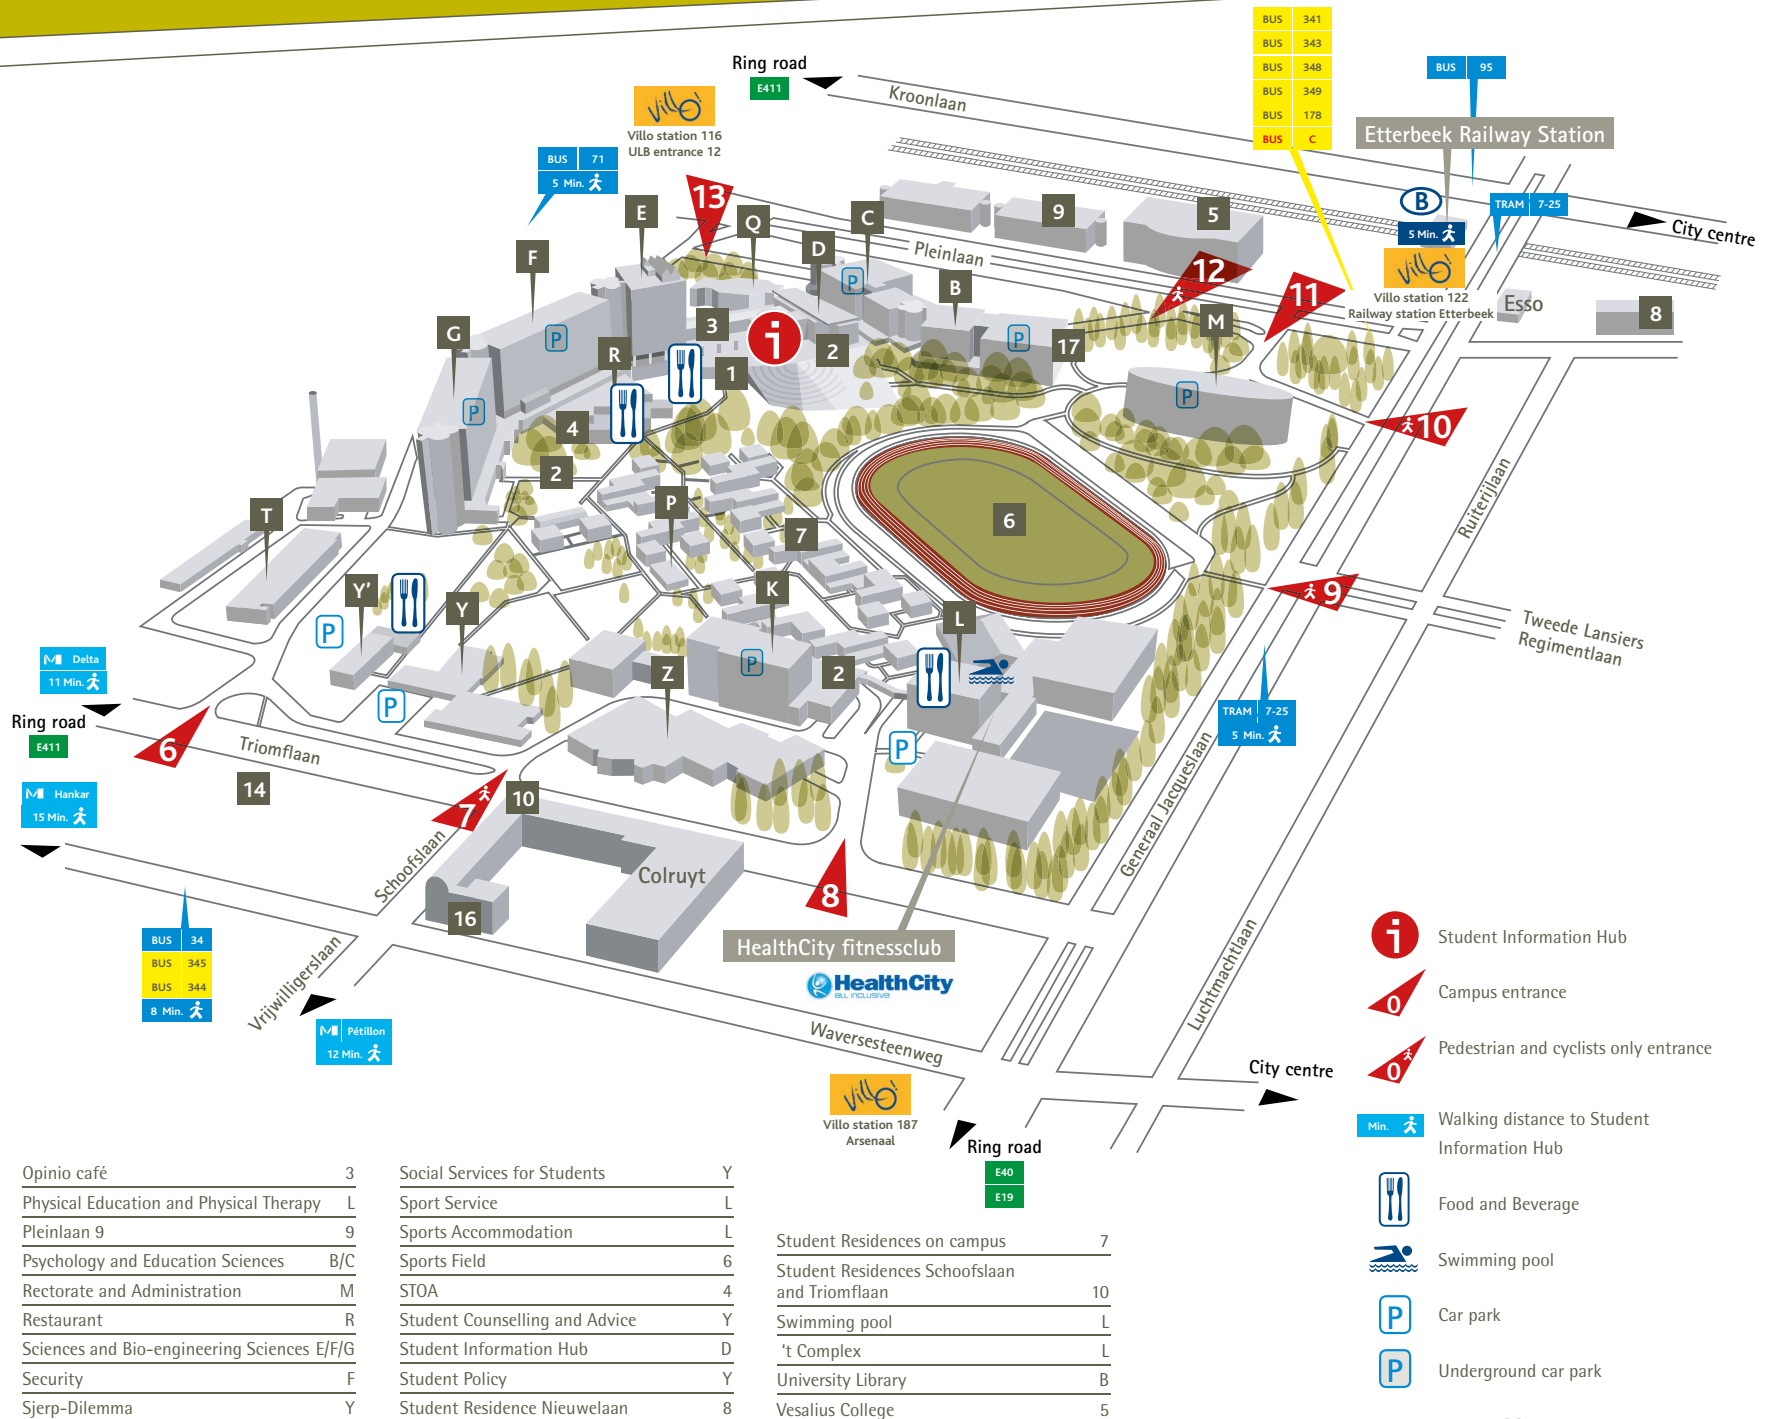

Campus Etterbeek

Legend

Accommodation Office and Student Residences	P
Applied Linguistics (Erasmushogeschool Brussel)	5
Arts and Philosophy	B/C
Aula Q	Q
Bank-ING branch	F
Bicycle parking	2
Bicycle repair point	14
Bookshop (course material - VUBtiëk)	17
Brussels Institute of Contemporary China Studies (BICCS)	5
Cafeteria	R
CAW Mozaïek (Centre for General Social Work)	Y
Central Store for Suppliers (via entrance 13 or 6)	F
Centre for Adult Education (CVO language school)	D
Centre for Study and Coaching	F
Copyland	16
Crazy Copy Center	E
Economics, Social and Political Sciences & Solvay Business School	B/C
Engineering	K/Z
Esplanade	1
Facility Management	T
GalerY'	Y'
Health Centre	Y
HealthCity fitnessclub	L
Institute for European Studies (IES)	5
Institute for Language Education (ITO)	5
International Relations and Mobility Office (IRMO)	5
Job Service	Y
Karel Van Miert-building	5
KultuurKaffee	Y'
Law and Criminology	B/C
Mail Dispatching (via entrance 13 or 6)	F
Medical Services	Y

Opinio café	3	Social Services for Students	Y
Physical Education and Physical Therapy	L	Sport Service	L
Pleinlaan 9	9	Sports Accommodation	L
Psychology and Education Sciences	B/C	Sports Field	6
Rectorate and Administration	M	STOA	4
Restaurant	R	Student Counselling and Advice	Y
Sciences and Bio-engineering Sciences E/F/G	G	Student Information Hub	D
Security	F	Student Policy	Y
Sjerp-Dilemma	Y	Student Residence Nieuwelaan	8

Student Residences on campus	7
Student Residences Schoofslaan and Triomflaan	10
Swimming pool	L
't Complex	L
University Library	B
Vesalius College	5

- Student Information Hub
- Campus entrance
- Pedestrian and cyclists only entrance
- Walking distance to Student Information Hub
- Food and Beverage
- Swimming pool
- Car park
- Underground car park