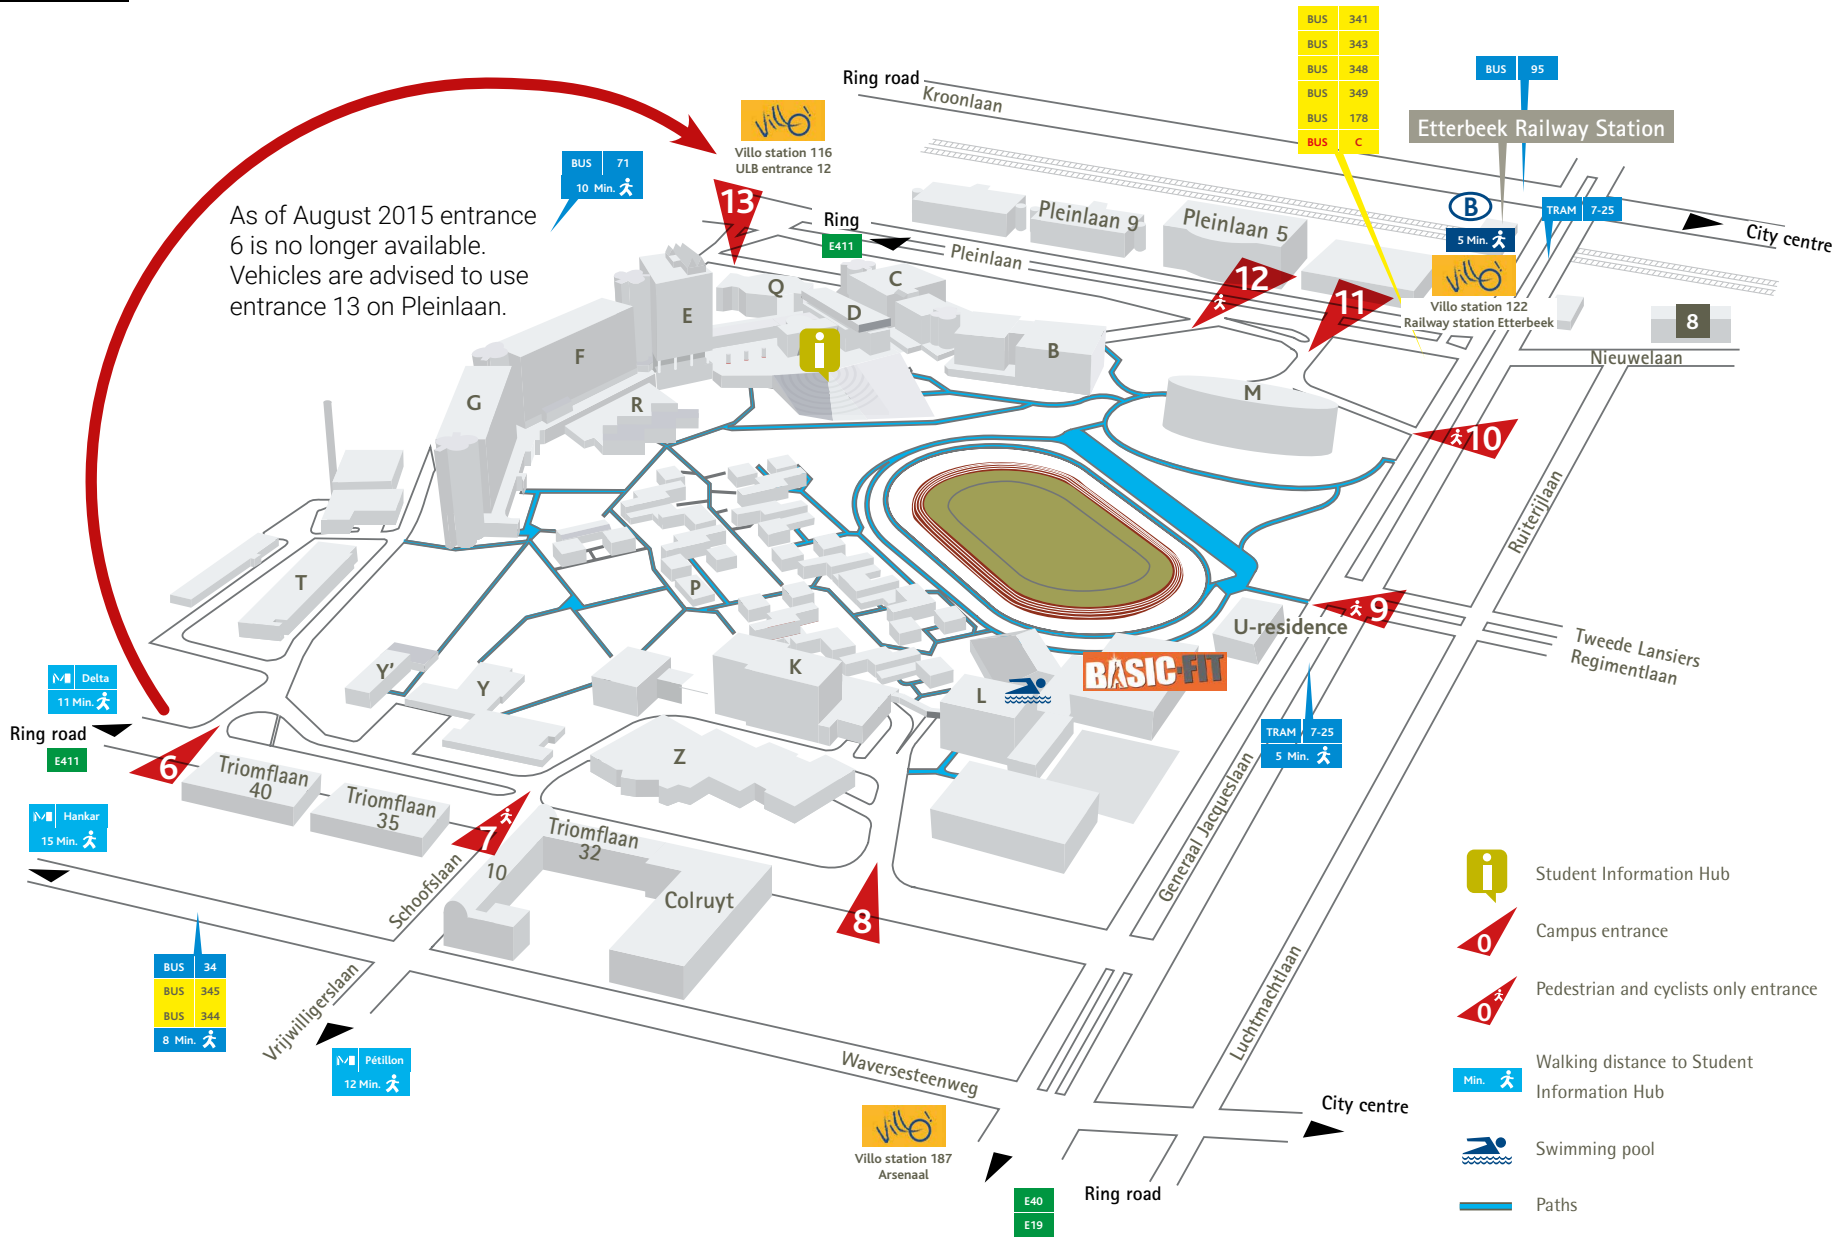

# CAMPUS ETTERBEEK | LEGEND

Academic Language Centre (ACTO) / Applied Linguistics (TTKA)	Pleinlaan 5
Acomodation Office	P
Arts and Philosophy	B/C
Aula Q	Q
Bicycle repair point	Triomflaan 40
Bookshop (course materials - Vubtiiek)	B
Brussels Institute of Contemporary China Studies (BICCS)	Pleinlaan 5
Cafeteria	R
CAW Brussels	Triomflaan 32
Center for Adult Education (CVO language school)	D
Crazy Copy Center	E
Cultural department	
Waversesteenweg 1077	
Economic and Social Sciences	Pleinlaan 5
and Solvay Business School	Pleinlaan 9
Engineering	B/C
iMinds	K/Z
Institute for European Studies (IES)	Pleinlaan 9
International Relations and Mobility Office	Pleinlaan 5
Job service	P
Karel Van Miert building	Pleinlaan 5
Law and Criminology	Pleinlaan 5
Library	B/C
Physical Education and Physiotherapy	L
Psychology and Education Sciences	B/C
Rectorate	M
Restaurant	R
Sciences and Bio-engineering Sciences	E/F/G
Security	F
Sjerp-Dilemma	Corner Schoofslaan/Waversesteenweg
Social Service for Students	P
Sport Service & sports accomodations	L
Student Administration Center	Pleinlaan 9
Student Guidance Centre	F
Student Information Hub	D
Student Residence Nieuwelaan	8
Student Residence Schoofslaan and Triomflaan	10
University Group Practice	Schoofslaan 8
U-residence	U
Vesalius College	Pleinlaan 5
VUB Career Center	B

Consult [www.vub.ac.be/2020/mobility](http://www.vub.ac.be/2020/mobility) for current information about access to the campus during various construction projects.